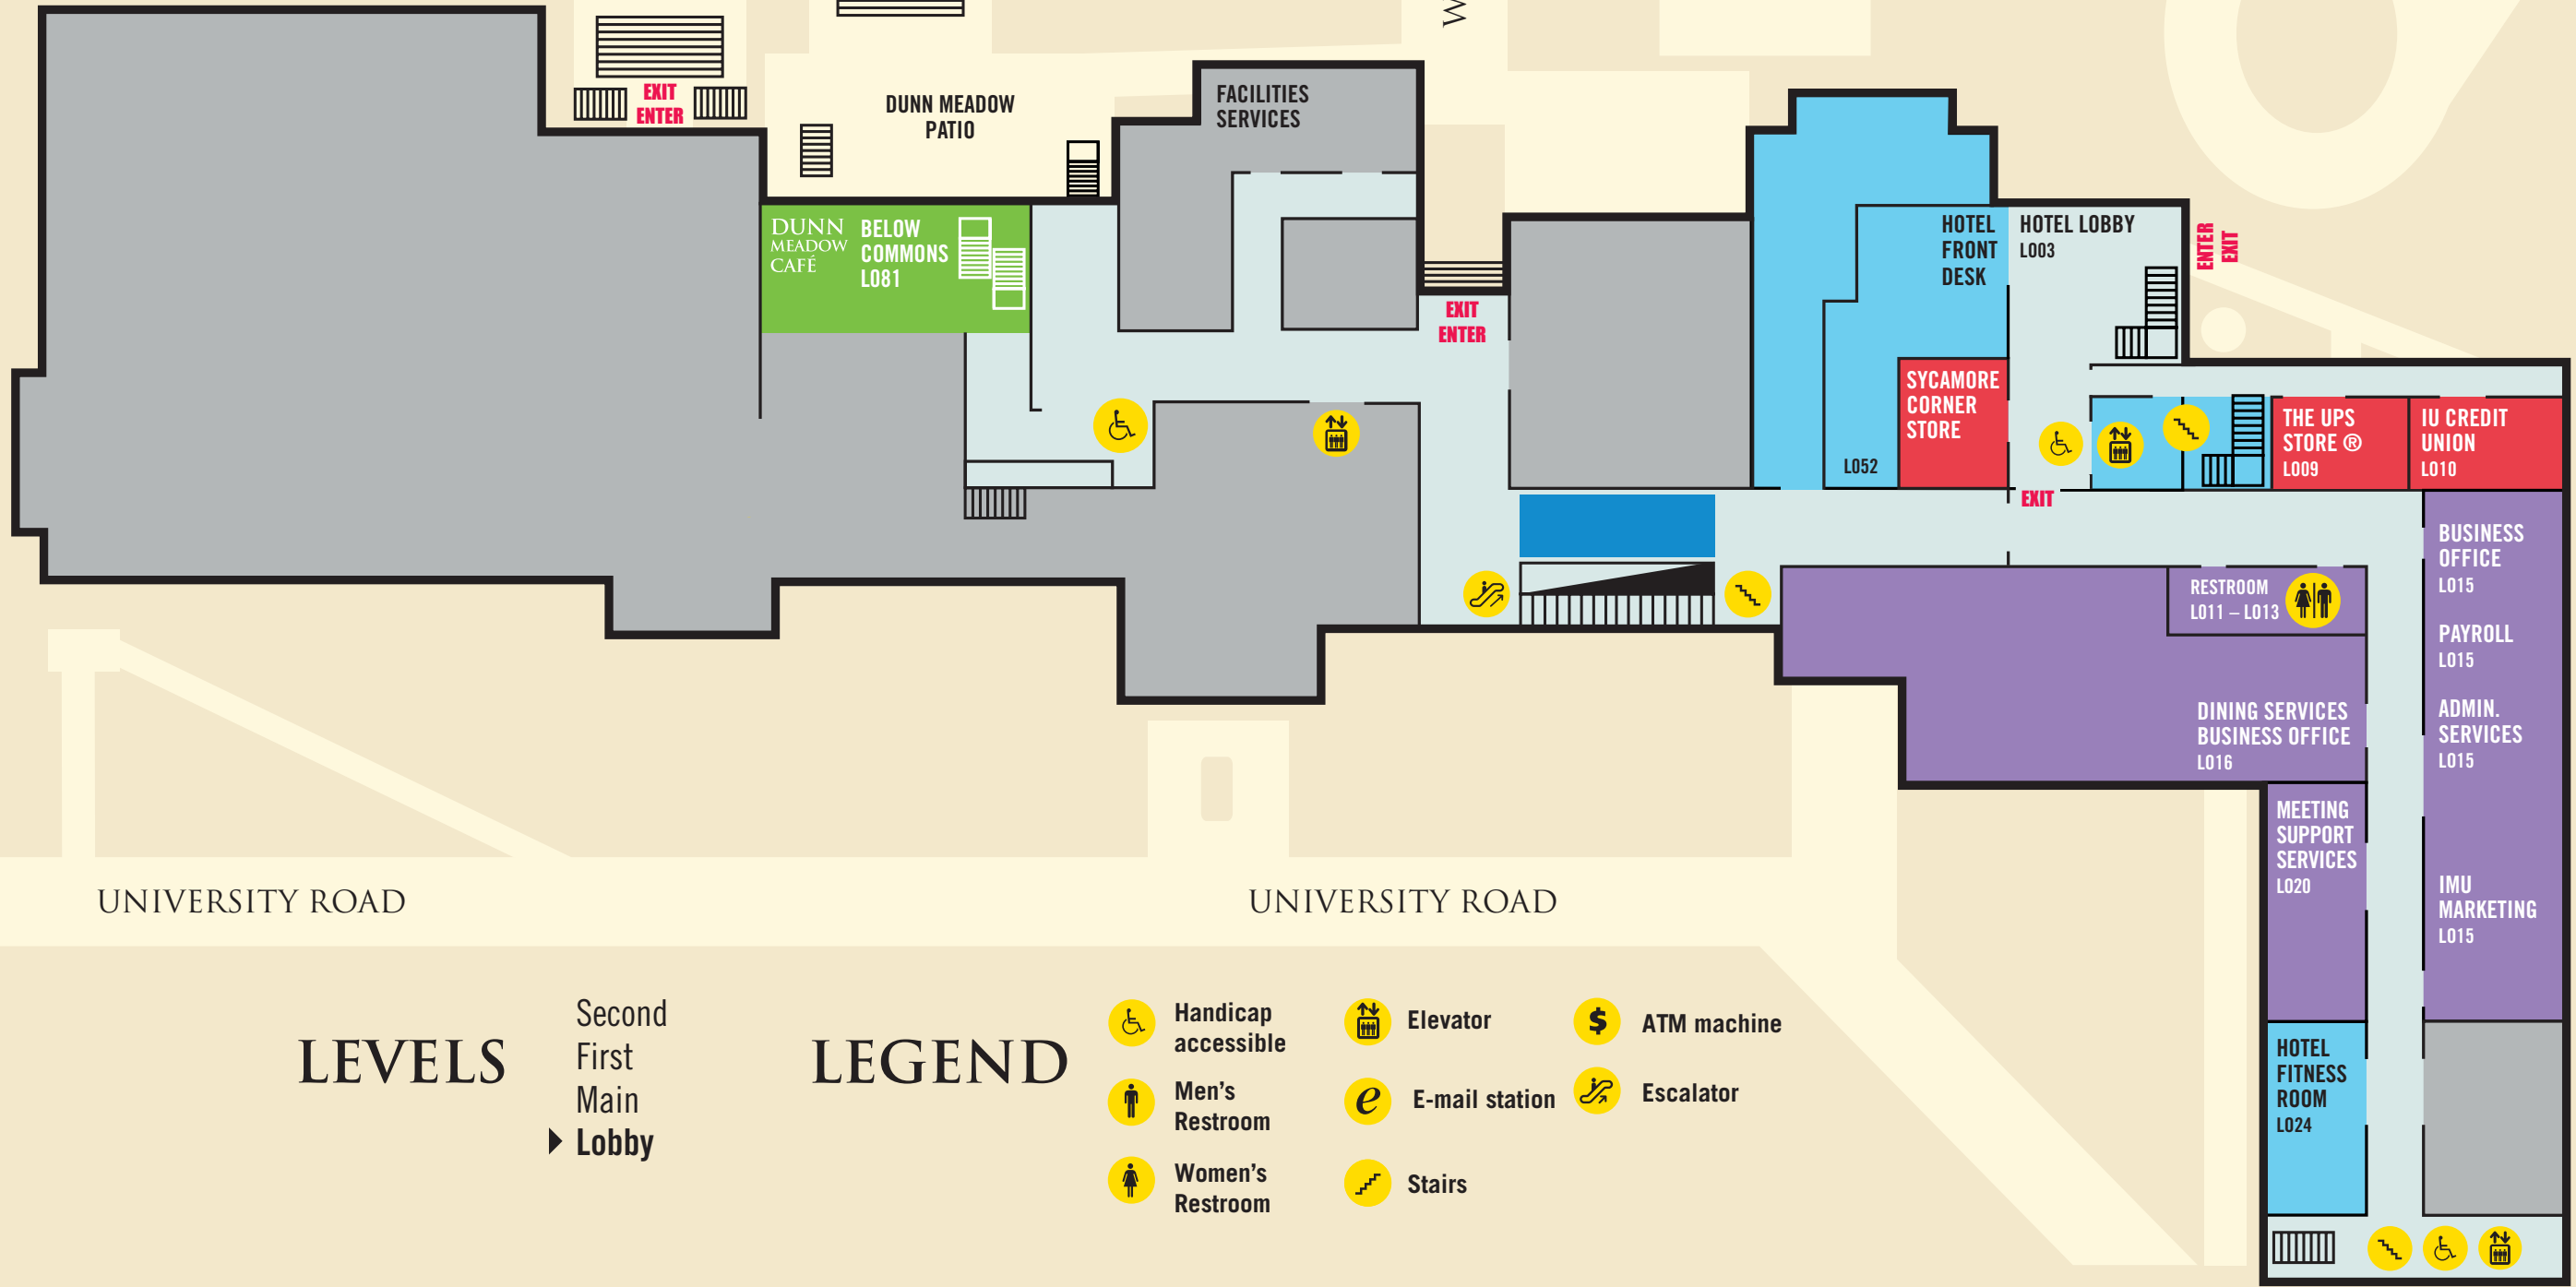

SEVENTH STREET

SEVENTH STREET

WOODLAWN AVE.

DUNN MEADOW

ERNIE PYLE HALL

UNIVERSITY ROAD

UNIVERSITY ROAD

LEVELS

- Second
- First
- Main
- Lobby

LEGEND

- Handicap accessible
- Men's Restroom
- Women's Restroom
- Elevator
- E-mail station
- Stairs
- ATM machine
- Escalator

BECK CHAPEL ▶

LOBBY LEVEL