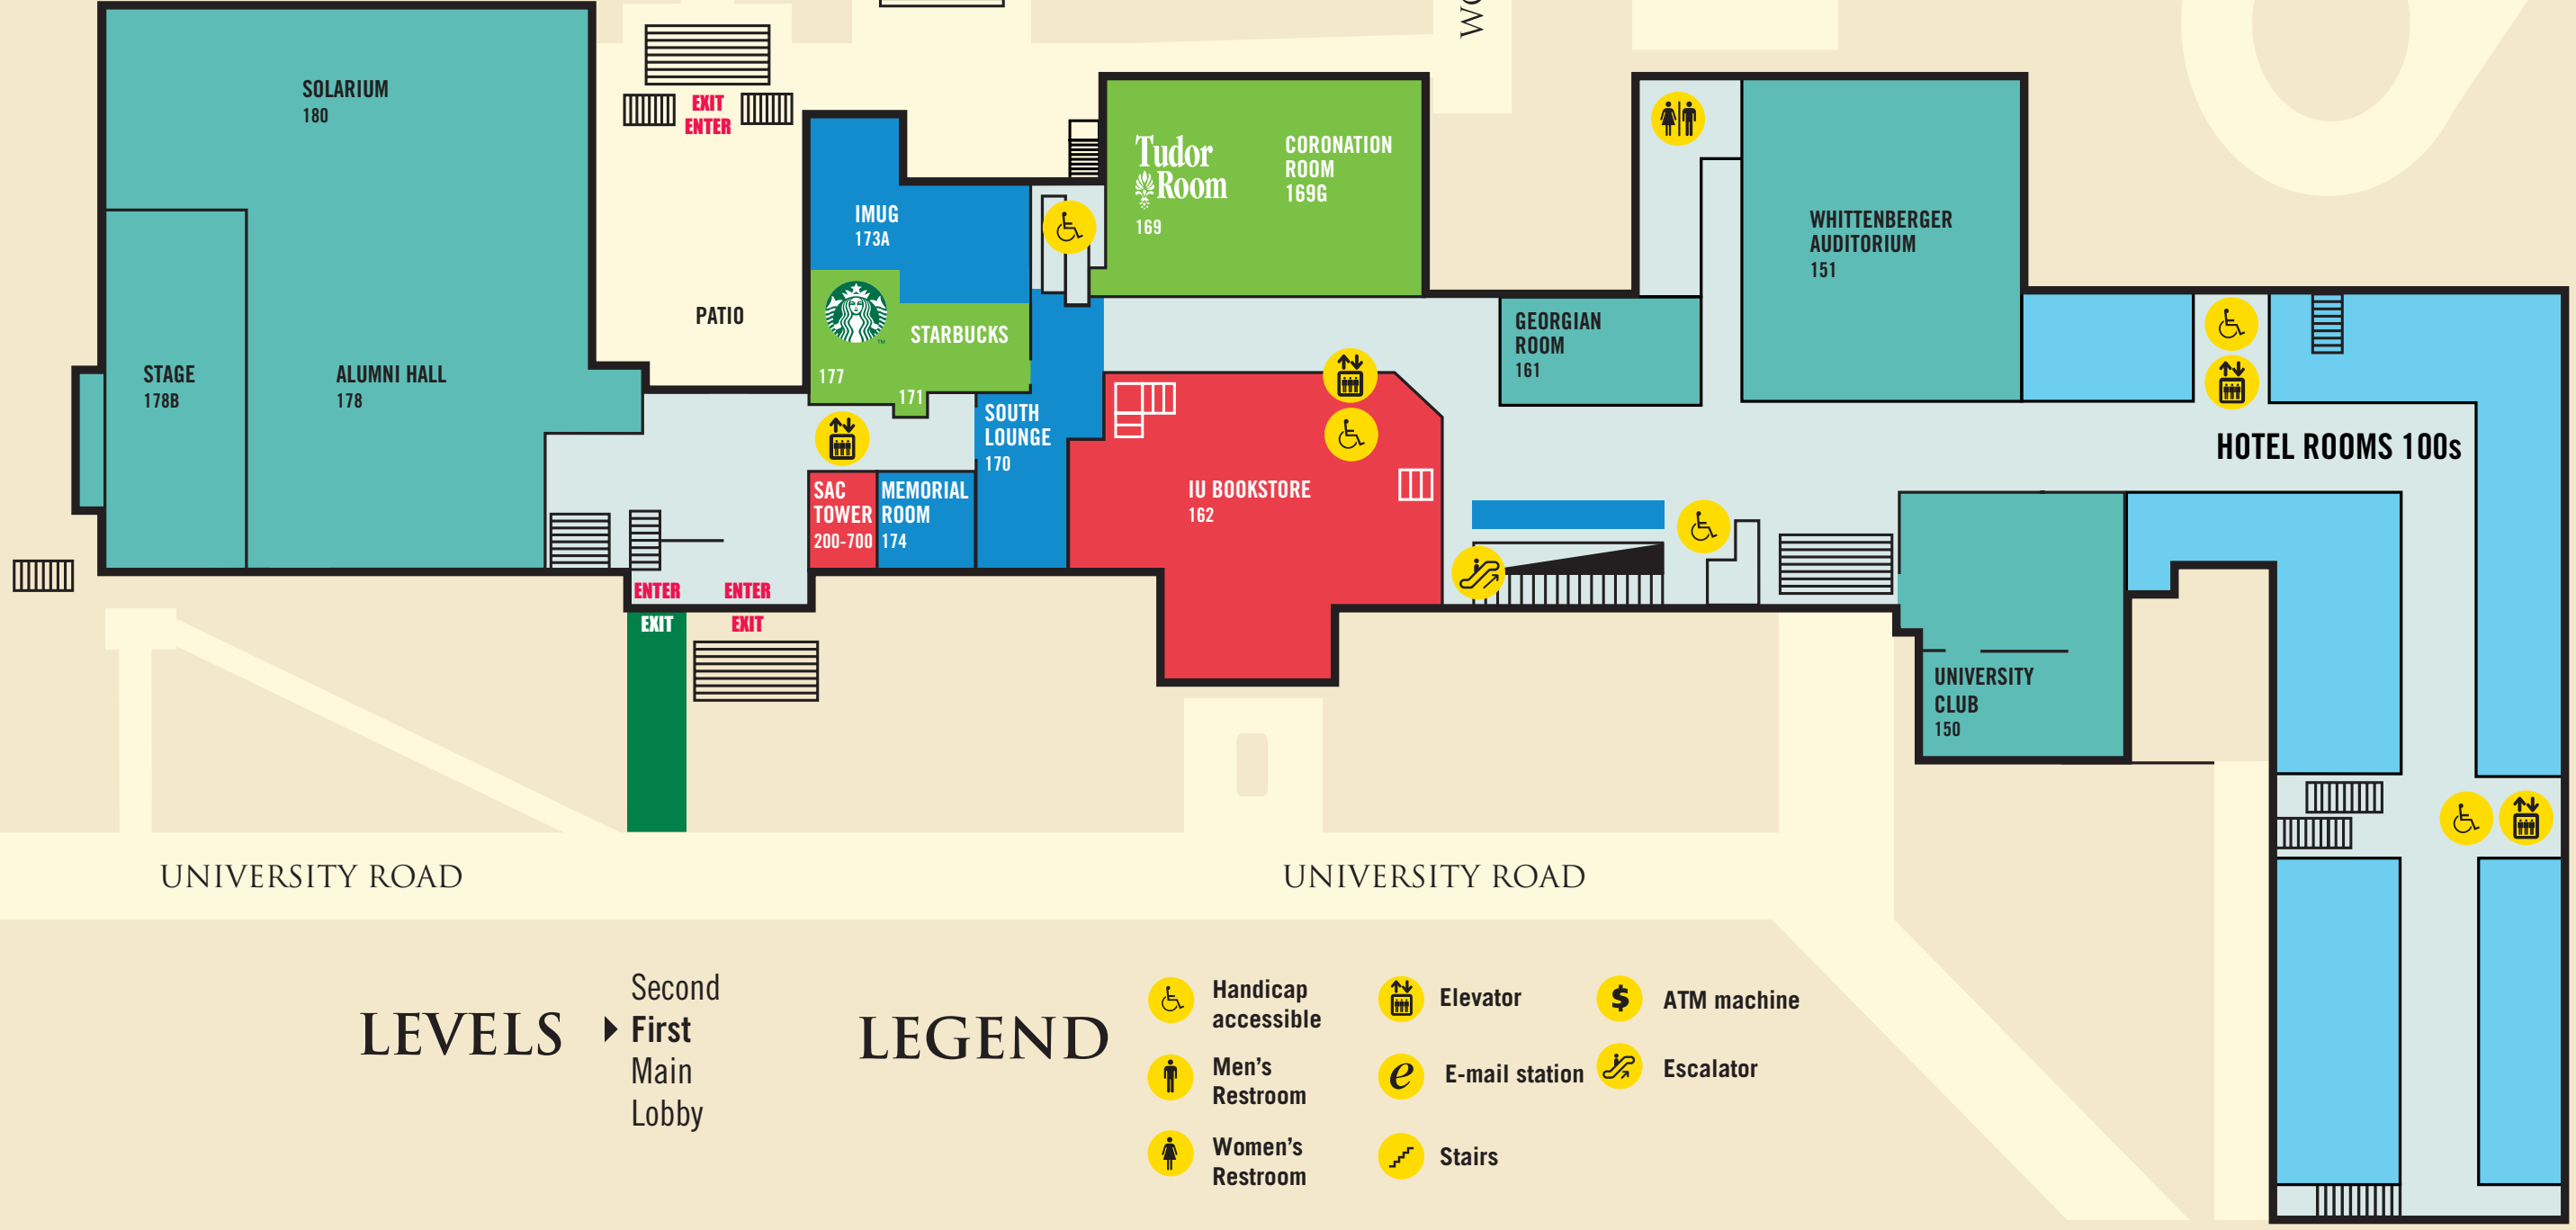

- Second
- First
- Main
- ▶ Lobby

LEGEND

- Handicap accessible
- Men's Restroom
- Women's Restroom
- Elevator
- E-mail station
- Stairs
- ATM machine
- Escalator

BECK CHAPEL ▶

LOBBY LEVEL

SEVENTH STREET

SEVENTH STREET

- Handicap accessible
- Men's Restroom
- Women's Restroom
- Elevator
- E-mail station
- Stairs
- ATM machine
- Escalator

BECK CHAPEL ▶

INDIANA MEMORIAL UNION

INDIANA UNIVERSITY
Bloomington

MAIN LEVEL

SEVENTH STREET

SEVENTH STREET

WOODLAWN AVE.

DUNN MEADOW

ERNIE PYLE HALL

UNIVERSITY ROAD

UNIVERSITY ROAD

LEVELS

- ▶ Second
- ▶ First
- ▶ Main Lobby

LEGEND

- Handicap accessible
- Men's Restroom
- Women's Restroom
- Elevator
- E-mail station
- Stairs
- ATM machine
- Escalator

BECK CHAPEL ▶

FIRST FLOOR

SEVENTH STREET

SEVENTH STREET

DUNN MEADOW

WOODLAWN AVE.