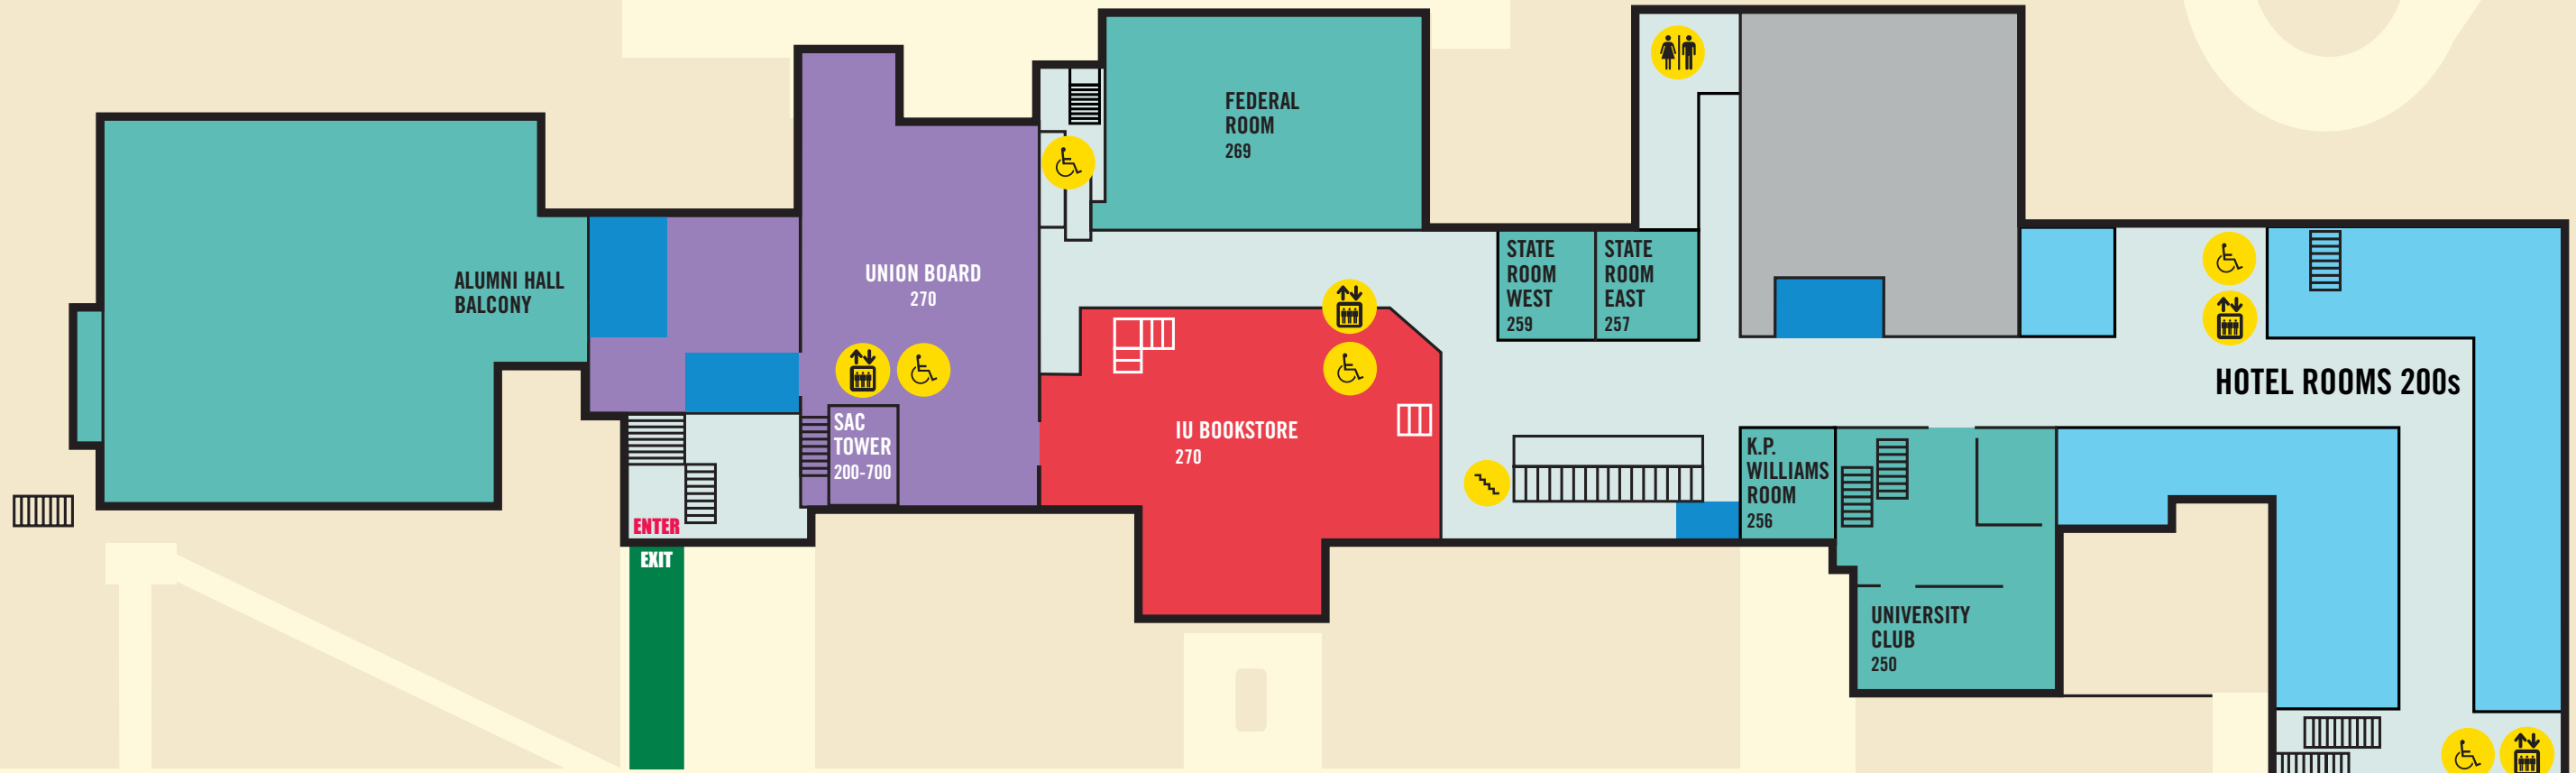

- Second
- First
- Main
- ▶ Lobby

LEGEND

- Handicap accessible
- Men's Restroom
- Women's Restroom
- Elevator
- E-mail station
- Stairs
- ATM machine
- Escalator

BECK CHAPEL ▶

LOBBY LEVEL

SEVENTH STREET

SEVENTH STREET

- Handicap accessible
- Men's Restroom
- Women's Restroom
- Elevator
- E-mail station
- Stairs
- ATM machine
- Escalator

BECK CHAPEL ▶

INDIANA MEMORIAL UNION

INDIANA UNIVERSITY
Bloomington

MAIN LEVEL

SEVENTH STREET

LEGEND

- Handicap accessible
- Men's Restroom
- Women's Restroom
- Elevator
- E-mail station
- Stairs
- ATM machine
- Escalator

BECK CHAPEL ▶

FIRST FLOOR

SEVENTH STREET

SEVENTH STREET

DUNN MEADOW

WOODLAWN AVE.

ERNIE PYLE HALL

UNIVERSITY ROAD

UNIVERSITY ROAD

LEVELS

- ▶ Second
- First
- Main
- Lobby

LEGEND

- Handicap accessible
- Elevator
- ATM machine
- Men's Restroom
- E-mail station
- Escalator
- Women's Restroom
- Stairs